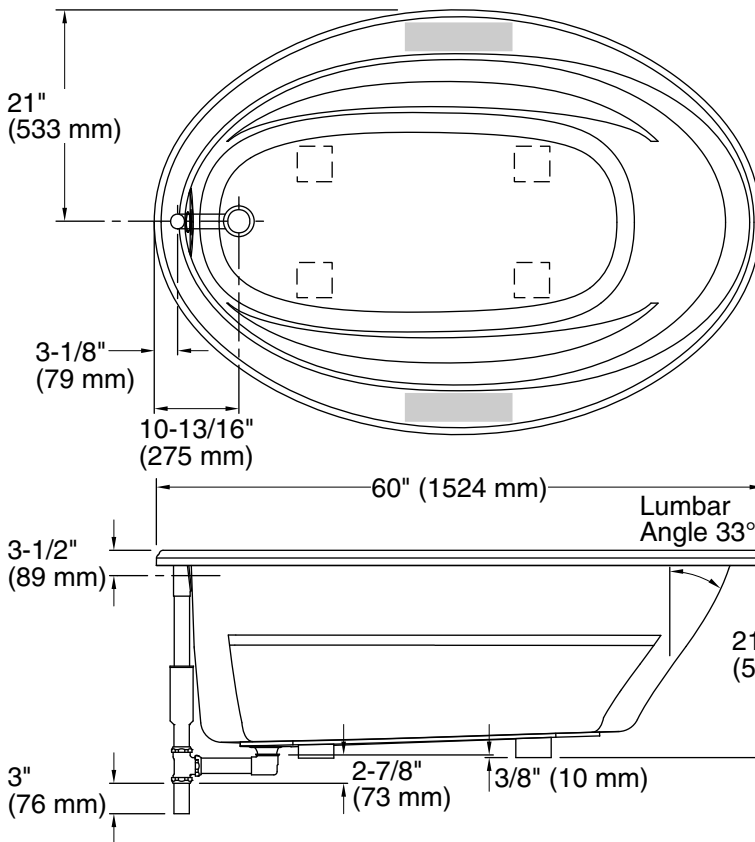

Color	Code	Description
-------	------	-------------

	0	White
	96	Biscuit
	NY	Dune
	G9	Sandbar

No change in measurements if connected with drain illustrated. (K-11677)

■ Recommended faucet area

Technical Information

All product dimensions are nominal.

Installation:	Drop-in, Undermount
Drain location:	End
Basin area, bottom:	43" x 21-9/16" (1092 mm x 548 mm)
Basin area, top:	53-1/2" x 32-1/8" (1359 mm x 816 mm)
Weight:	75 lbs (34 kg)
Minimum floor load:	33 lbs/ft ² (161.1 kg/m ²)
Water depth:	15" (381 mm)
Water capacity:	57 gal (215.8 L)
Template:	Drop-in, 1042556-7, required, included

Notes

Measure your actual product for rough-in details.

Install this product according to the installation instructions.

The hot water supply should be 70% of the capacity of the bath or greater. Installations will vary.