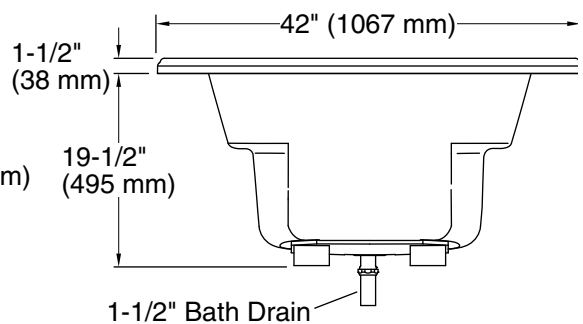

Features

- Oval basin creates a spacious bathing experience.
- Integral lumbar support and armrests offer extra comfort while bathing.
- Textured bottom surface.

Material

- Acrylic.

Installation

- Reversible drain.
- Drop-in or undermount.

Color	Code	Description
-------	------	-------------

	0	White
	96	Biscuit
	NY	Dune
	G9	Sandbar

No change in measurements if connected with drain illustrated. (K-11677)

■ Recommended faucet area

Technical Information

All product dimensions are nominal.

Installation:	Drop-in, Undermount
Drain location:	End
Basin area, bottom:	43" x 21-9/16" (1092 mm x 548 mm)
Basin area, top:	53-1/2" x 32-1/8" (1359 mm x 816 mm)
Weight:	75 lbs (34 kg)
Minimum floor load:	33 lbs/ft ² (161.1 kg/m ²)
Water depth:	15" (381 mm)
Water capacity:	57 gal (215.8 L)
Template:	Drop-in, 1042556-7, required, included

Notes

Measure your actual product for rough-in details.

Install this product according to the installation instructions.

The hot water supply should be 70% of the capacity of the bath or greater. Installations will vary.