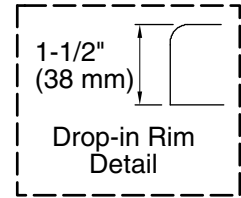

Color	Code	Description
-------	------	-------------

	0	White
	96	Biscuit
	NY	Dune
	G9	Sandbar

No change in measurements if connected with drain illustrated. (K-11677)

■ Recommended faucet area

Technical Information

All product dimensions are nominal.

Installation:	Drop-in, Undermount
Drain location:	End
Basin area, bottom:	43" x 21-9/16" (1092 mm x 548 mm)
Basin area, top:	53-1/2" x 32-1/8" (1359 mm x 816 mm)
Weight:	75 lbs (34 kg)
Minimum floor load:	33 lbs/ft ² (161.1 kg/m ²)
Water depth:	15" (381 mm)
Water capacity:	57 gal (215.8 L)
Template:	Drop-in, 1042556-7, required, included